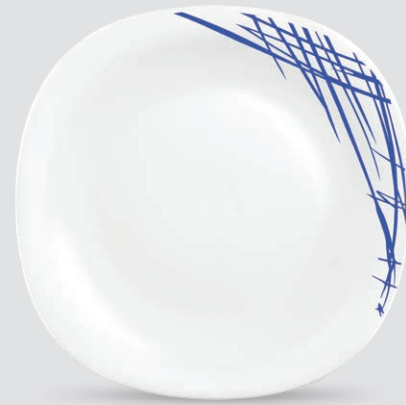

PLATTER
325 mm