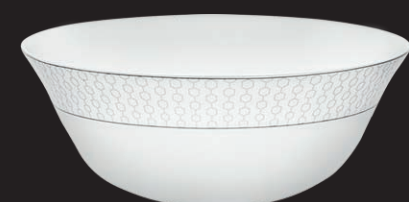

Quarter Plate  
200 mm

Soup Plate 9"  
225 mm

Casserole with Clear Lid  
200 mm • 1.35 L

Serving Bowl  
205 mm • 1.45 L

Soup Bowl  
120 mm • 340 ml

Vegetable Bowl  
100 mm • 180 ml

Cup & Saucer  
160 ml

Coffee Mug  
Regular • 190 ml

STELLA GREY

Platter  
310 mm

Full Plate  
275 mm

Quarter Plate  
200 mm

Soup Plate 9"  
225 mm

Casserole with Clear Lid  
200 mm • 1.35 L

Serving Bowl  
205 mm • 1.45 L

Soup Bowl  
120 mm • 340 ml

Vegetable Bowl  
100 mm • 180 ml

Cup & Saucer  
160 ml

Coffee Mug  
Regular • 190 ml

STELLA WHITE

Platter  
310 mm

Full Plate  
275 mm

Serving Bowl  
205 mm • 1.45 L

Soup Bowl  
120 mm • 340 ml