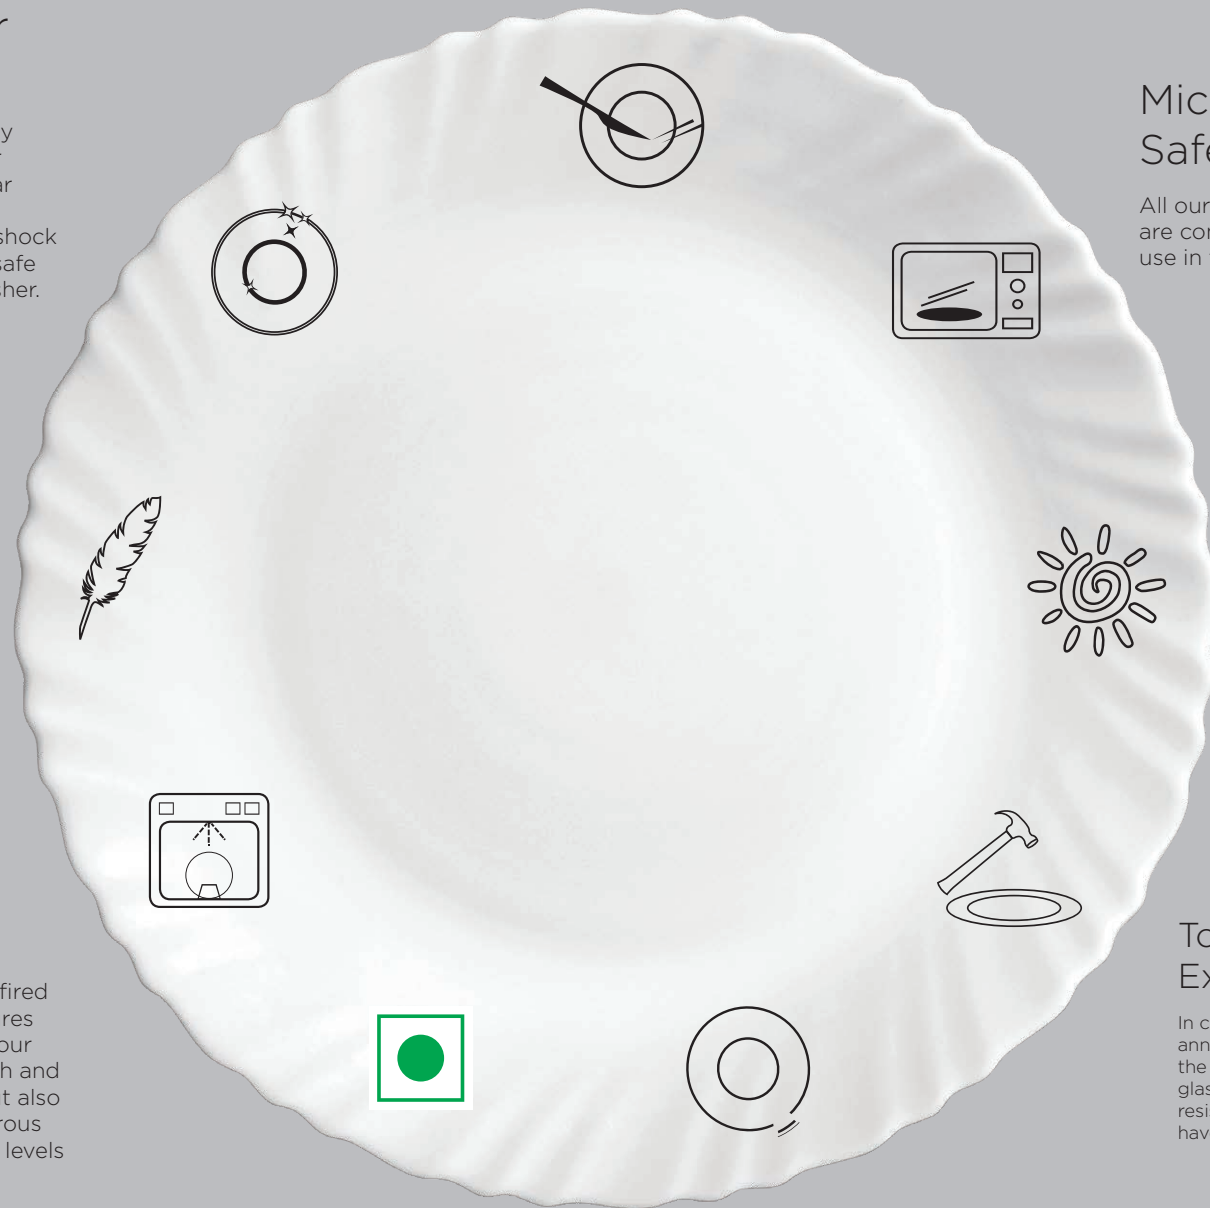

Scratch Resistance

The extraordinary glazing fired under highly controlled conditions ensures strong resistance to scratches and abrasions.

Dishwasher Safe

Advanced technology and process used for tempering ensures far greater resistance to impact and thermal shock to make Diva range safe to use in the dishwasher.

Microwave Safe

All our range of products are completely safe to use in the microwave.

Super Light

The European technology used to craft these products ensures much lighter and significantly thinner wares with almost zero surface porosity.

Super white

Enhanced whiteness is an outstanding feature with the Diva collection. We use the finest quality of chemical components to enhance the subtle glow of opal, making it whiter than ever.

100% Hygienic

The special glaze fired at high temperatures not only gives all our products a smooth and polished finish, but also ensures a non-porous surface for higher levels of hygiene.

Bone Ash Free

Our products are completely bone ash-free, meaning 100%-vegetarian.

Break Resistant

In an unlikely event of breakage, Diva tempered opal glassware shatters into harmless fragments, in contrast to the annealed glassware.

INDEX

DIVA

CLASSIQUE COLLECTION	4 - 15
IVORY COLLECTION	16 - 23
DIVA TEA & COFFEE COLLECTION	24 - 31
COSMO COLLECTION	32 - 33
QUADRA COLLECTION	34 - 41
SOVRANA COLLECTION	42 - 51
VELVETT COLLECTION	52 - 67
PEARL COLLECTION	68 - 85