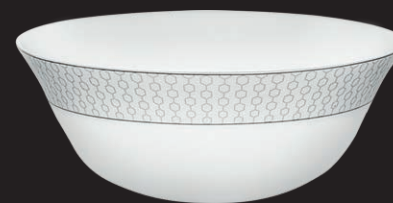

Vegetable Bowl  
100 mm • 180 ml

Cup & Saucer  
160 ml

Coffee Mug  
Regular • 190 ml

Platter  
310 mm

Full Plate  
275 mm

Serving Bowl  
205 mm • 1.45 L

Soup Bowl  
120 mm • 340 ml

Quarter Plate  
200 mm

Soup Plate 9"  
225 mm

Casserole with Clear Lid  
200 mm • 1.35 L

Vegetable Bowl  
100 mm • 180 ml

Cup & Saucer  
160 ml

Coffee Mug  
Regular • 190 ml

ARIA WHITE

Platter  
310 mm

Full Plate  
275 mm

Quarter Plate  
200 mm

Soup Plate 9"  
225 mm

Casserole with Clear Lid  
200 mm • 1.35 L

Serving Bowl  
205 mm • 1.45 L

Soup Bowl  
120 mm • 340 ml

Vegetable Bowl  
100 mm • 180 ml

Cup & Saucer  
160 ml

Coffee Mug  
Regular • 190 ml